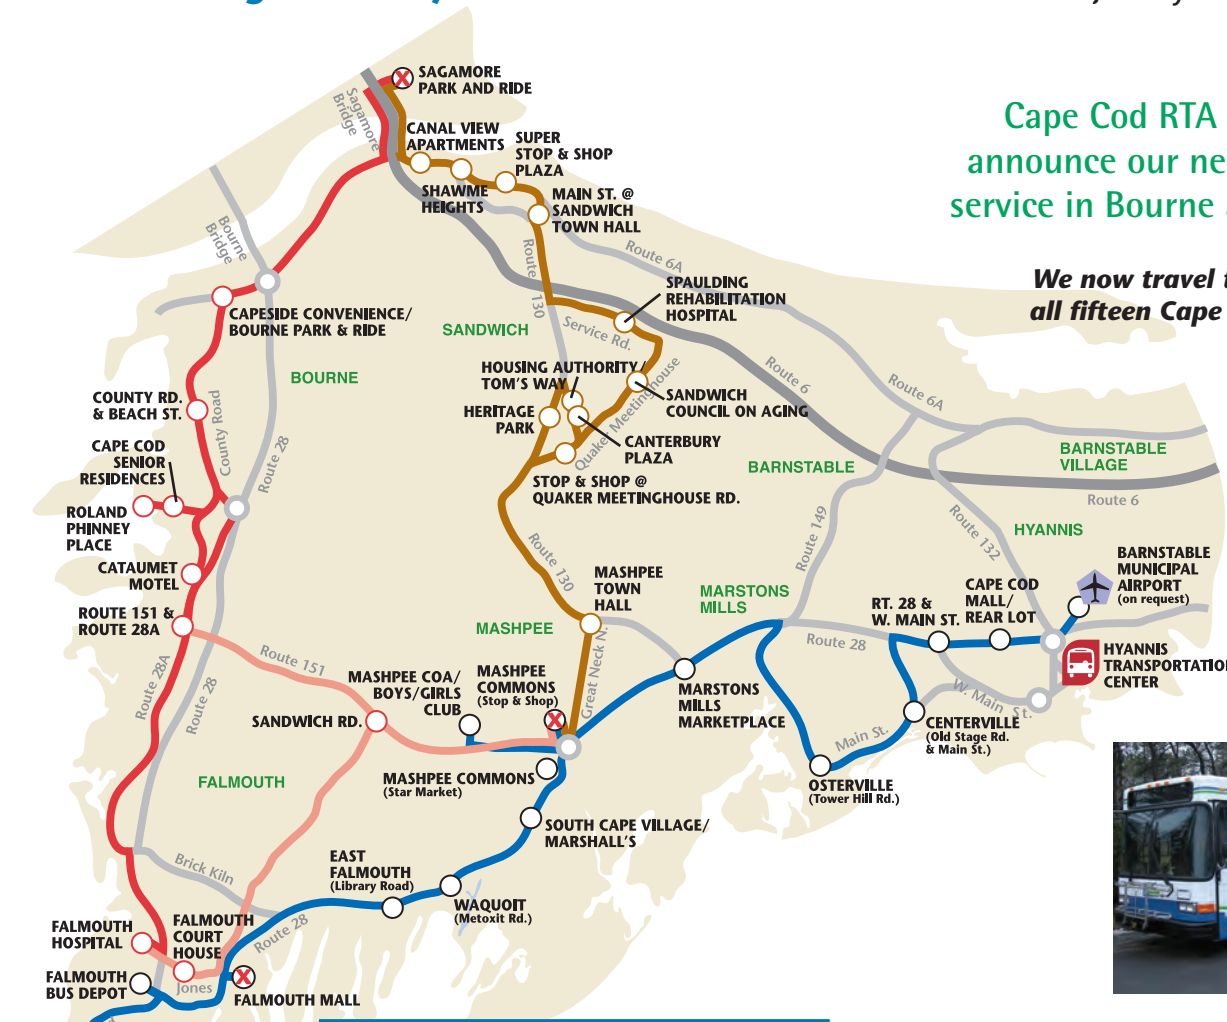

NEW BUS ROUTES!

Cape Cod Regional
Transit Authority

Cape Cod's Public Bus System
We're Going Your Way!

Bourne and Sandwich
effective January 30 through June 17, 2012

Cape Cod RTA is proud to
announce our new fixed route
service in Bourne and Sandwich.

*We now travel throughout
all fifteen Cape Cod towns!*

MAP LEGEND *Map not to scale*

- Sandwich Route
- Bourne Route
- Bourne Express Route
- Sealine Route
- Non-System Roads
- Designated Stops
- X Connection Points

**\$2
A RIDE**

Traveling through Sandwich and Bourne

- Additional early morning and afternoon buses accommodate commuters and students with a mid-way stop at Mashpee Commons connecting with the Sealine.
- Make your connections with inter-city buses at the Sagamore and Bourne Park & Rides.

Whatever your destination may be, Cape Cod RTA is now going your way from Bourne to Provincetown!

... No Service

We're Going Your Way!

Bourne Route

Sagamore Park & Ride to Falmouth via Bourne **MONDAY through FRIDAY**