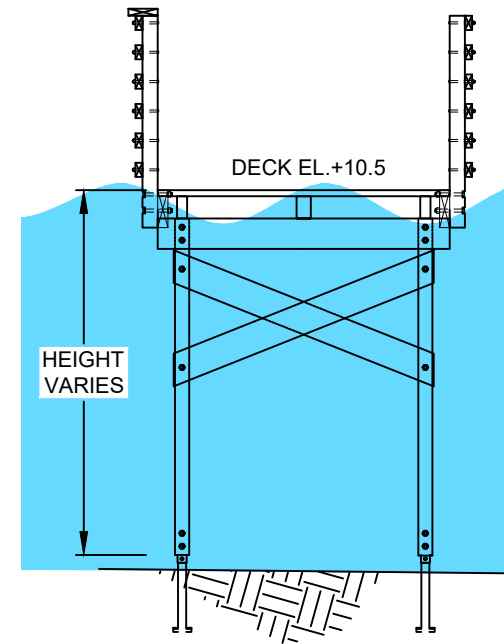

ELEVATION
VARIES

EXISTING ELEVATION

DECK EL.+12.0

HEIGHT
VARIES

PROPOSED ELEVATION

DECK EL.+10.5

HEIGHT
VARIES

ALTERNATIVE ELEVATION

NOTES:

1. NOT TO SCALE

Deck Elevations
Sandwich Boardwalk
Sandwich, MA

Town of Sandwich
Sandwich, MA

Project 1802840

Existing & Increased Deck
Elevations

September 2021

Fig. 4