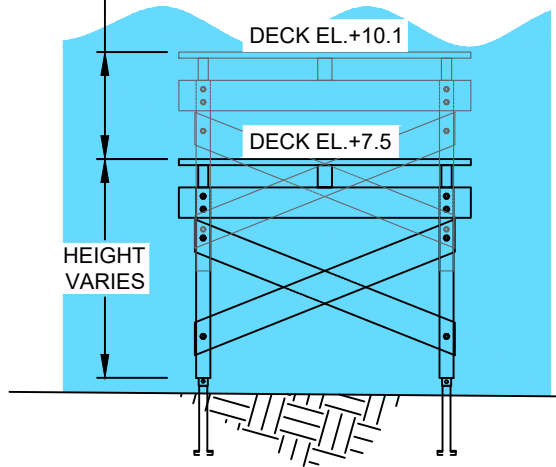

ELEVATION
VARIES

EXISTING ELEVATION

DECK EL.+12.0

HEIGHT
VARIES

PROPOSED ELEVATION

DECK EL.+10.5

HEIGHT
VARIES

ALTERNATIVE ELEVATION

NOTES:

1. NOT TO SCALE

Deck Elevations
Sandwich Boardwalk
Sandwich, MA

Town of Sandwich
Sandwich, MA

Project 1802840

Existing & Increased Deck
Elevations

September 2021

Fig. 4