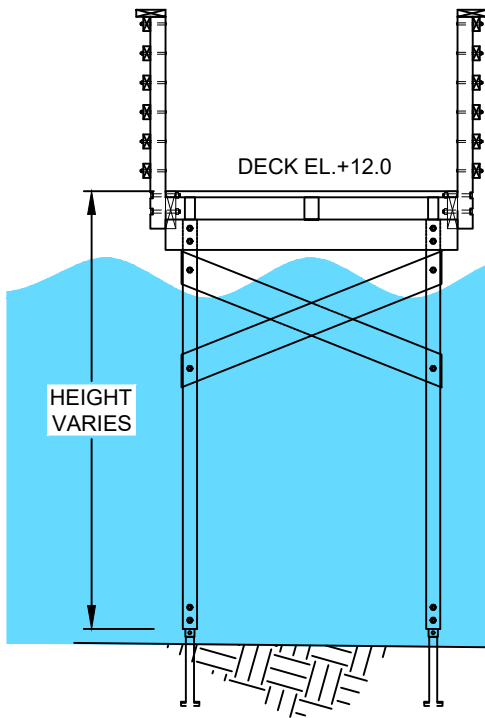

ELEVATION
VARIES

EXISTING ELEVATION

DECK EL.+12.0

HEIGHT
VARIES

PROPOSED ELEVATION

DECK EL.+10.5

HEIGHT
VARIES

ALTERNATIVE ELEVATION

NOTES:

1. NOT TO SCALE

Deck Elevations
Sandwich Boardwalk
Sandwich, MA

Town of Sandwich
Sandwich, MA

Project 1802840

Existing & Increased Deck
Elevations

September 2021

Fig. 4